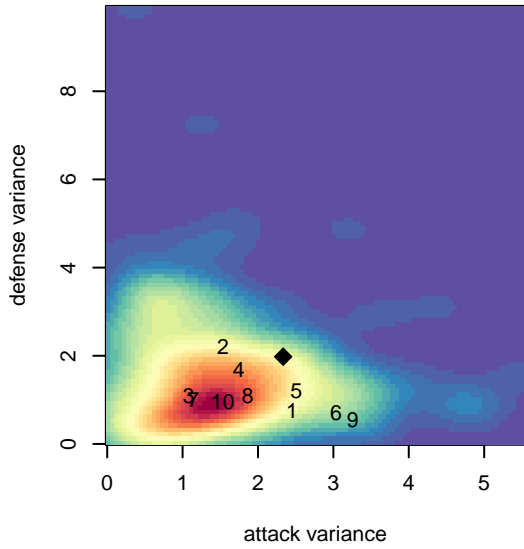

RSA Elite B96

South Hill SC
Puyallup, WA
B96 total strength=1722
attack=28.43 defense=20.93
fall league = PSPL Premier U19
notes= Klein 2012-2014

alt names used:

Venues played:
2014 Oswego Nike Cup Super Group Gold U19
2014 PSPL Premier U19
2014 WA Cup U18/19 Gold/Silver U19

**attack and defense variance (black dot)
relative to other teams
and top 10 in region**

**attack and defense rating
relative to others at age
and all opponents in last 13 months**

Performance relative to 13 month average