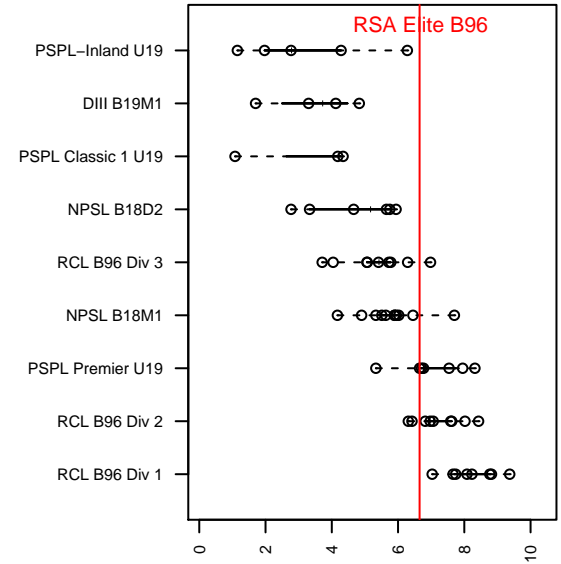

RSA Elite B96

South Hill SC
Puyallup, WA
B96 total strength=1722
attack=28.43 defense=20.93
fall league = PSPL Premier U19
notes= Klein 2012-2014

alt names used:

Venues played:
2014 Oswego Nike Cup Super Group Gold U19
2014 PSPL Premier U19
2014 WA Cup U18/19 Gold/Silver U19

**attack and defense variance (black dot)
relative to other teams
and top 10 in region**

**attack and defense rating
relative to others at age
and all opponents in last 13 months**

Performance relative to 13 month average