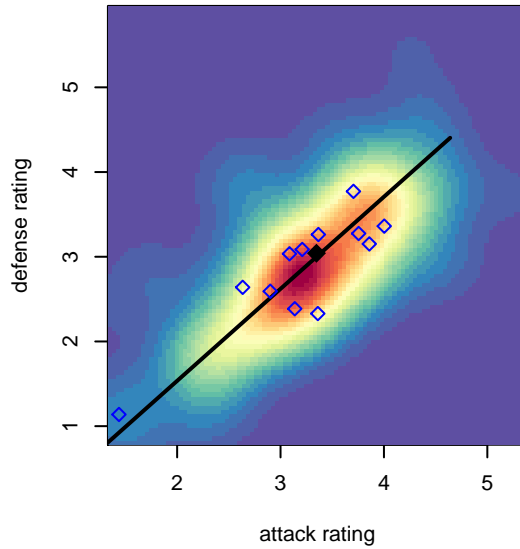

RSA Elite B96

South Hill SC
Puyallup, WA
B96 total strength=1722
attack=28.43 defense=20.93
fall league = PSPL Premier U19
notes= Klein 2012-2014

alt names used:

Venues played:
2014 Oswego Nike Cup Super Group Gold U19
2014 PSPL Premier U19
2014 WA Cup U18/19 Gold/Silver U19

**attack and defense variance (black dot)
relative to other teams
and top 10 in region**

**attack and defense rating
relative to others at age
and all opponents in last 13 months**

Performance relative to 13 month average