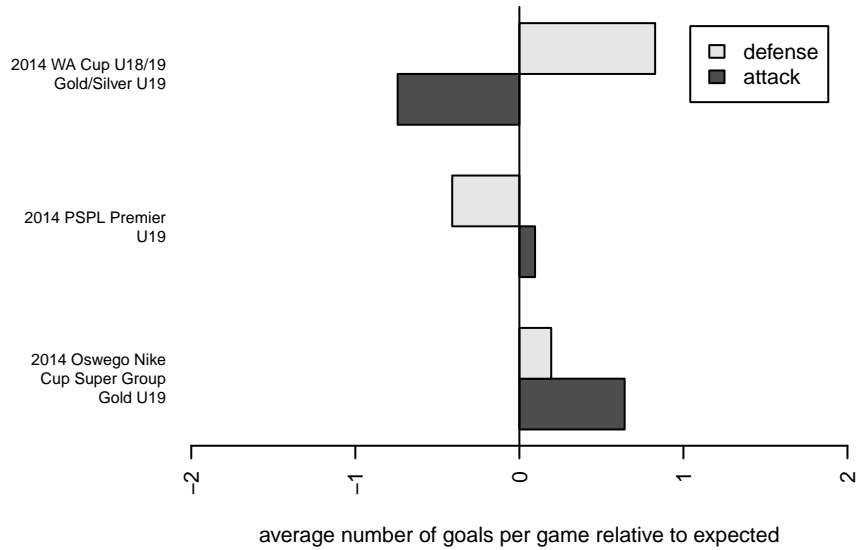

RSA Elite B96

South Hill SC
Puyallup, WA
B96 total strength=1722
attack=28.43 defense=20.93
fall league = PSPL Premier U19
notes= Klein 2012-2014

alt names used:

Venues played:
2014 Oswego Nike Cup Super Group Gold U19
2014 PSPL Premier U19
2014 WA Cup U18/19 Gold/Silver U19

**attack and defense variance (black dot)
relative to other teams
and top 10 in region**

**attack and defense rating
relative to others at age
and all opponents in last 13 months**

Performance relative to 13 month average