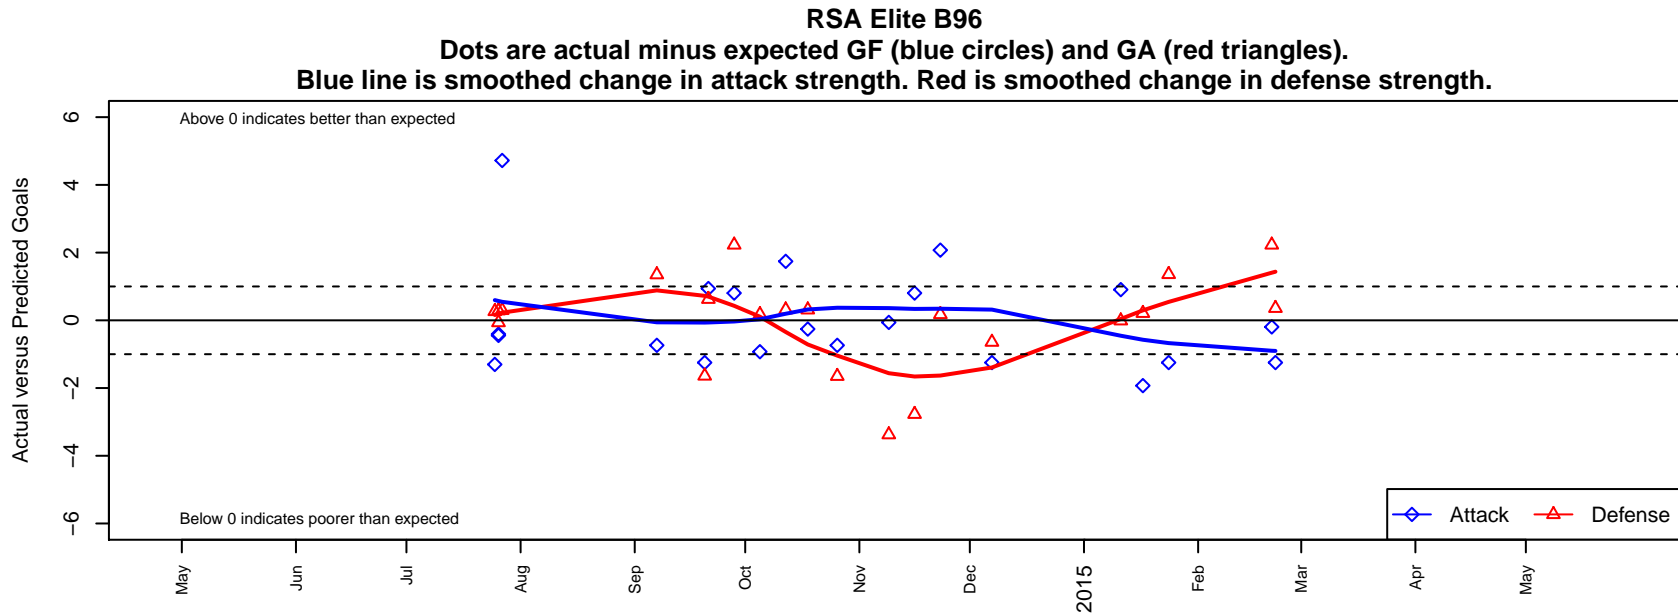

RSA Elite B96

South Hill SC
Puyallup, WA
B96 total strength=1722
attack=28.43 defense=20.93
fall league = PSPL Premier U19
notes= Klein 2012-2014

alt names used:

Venues played:
2014 Oswego Nike Cup Super Group Gold U19
2014 PSPL Premier U19
2014 WA Cup U18/19 Gold/Silver U19

**attack and defense variance (black dot)
relative to other teams
and top 10 in region**

**attack and defense rating
relative to others at age
and all opponents in last 13 months**

Performance relative to 13 month average